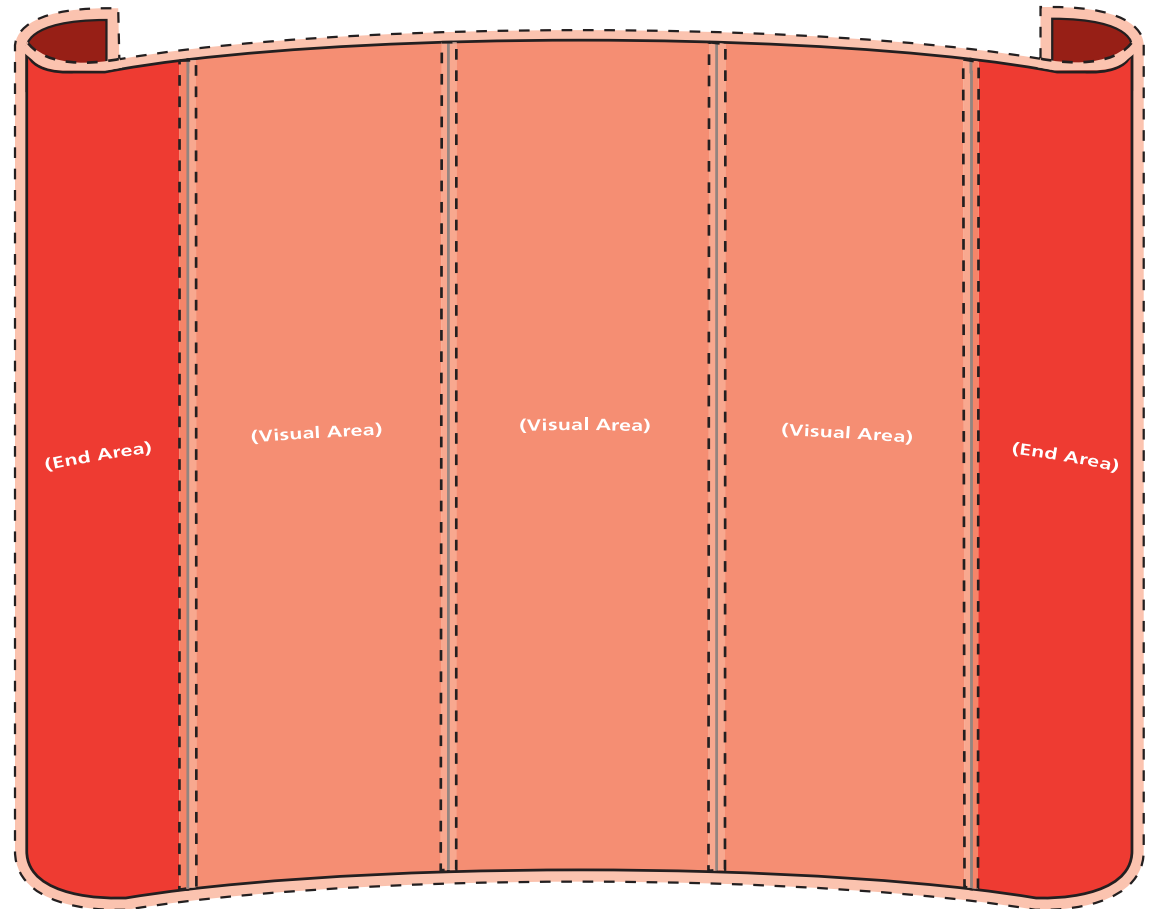

3x3 Evolution Quick (Reg) Curved Pop-up

Measurements

End Panel Visual Area = Width:673mm
Height:2225mm

Main Panel Visual Area = Width:673mm
Height:2225mm

Overall Pop-up Size = Width:3385mm*
Height:2245mm*
*Includes 10mm Bleed on all sides of all panels.

Formats

Mac (OSX) Formats accepted:

QuarkXpress v6 – v7.

Artwork must be supplied at least 1/4 size preferably actual size. Please ensure that colours are set to CMYK (not RGB).

Freehand v10 – FHMx.

Convert fonts to paths where possible.
Please ensure that colours are set to CMYK (not RGB).

Adobe CS2 – CS4.

Convert fonts to outlines where possible.
Please ensure that colours are set to CMYK (not RGB).

Adobe Acrobat pdf's.

Please ensure that image is set to CMYK (not RGB) and resolution is 100dpi at final output size including 10mm bleed and crop marks.

Fonts & Images

Mac (OSX) Formats accepted:

Fonts: Please ensure all fonts required are included with job (including fonts on .eps files).

Images: Please supply images as .tif, .eps or .jpg files.

42 Station Road, Stanley DH9 0JL

t: 01207 236909

f: 01207 284636

e: sales@spotondisplays.com