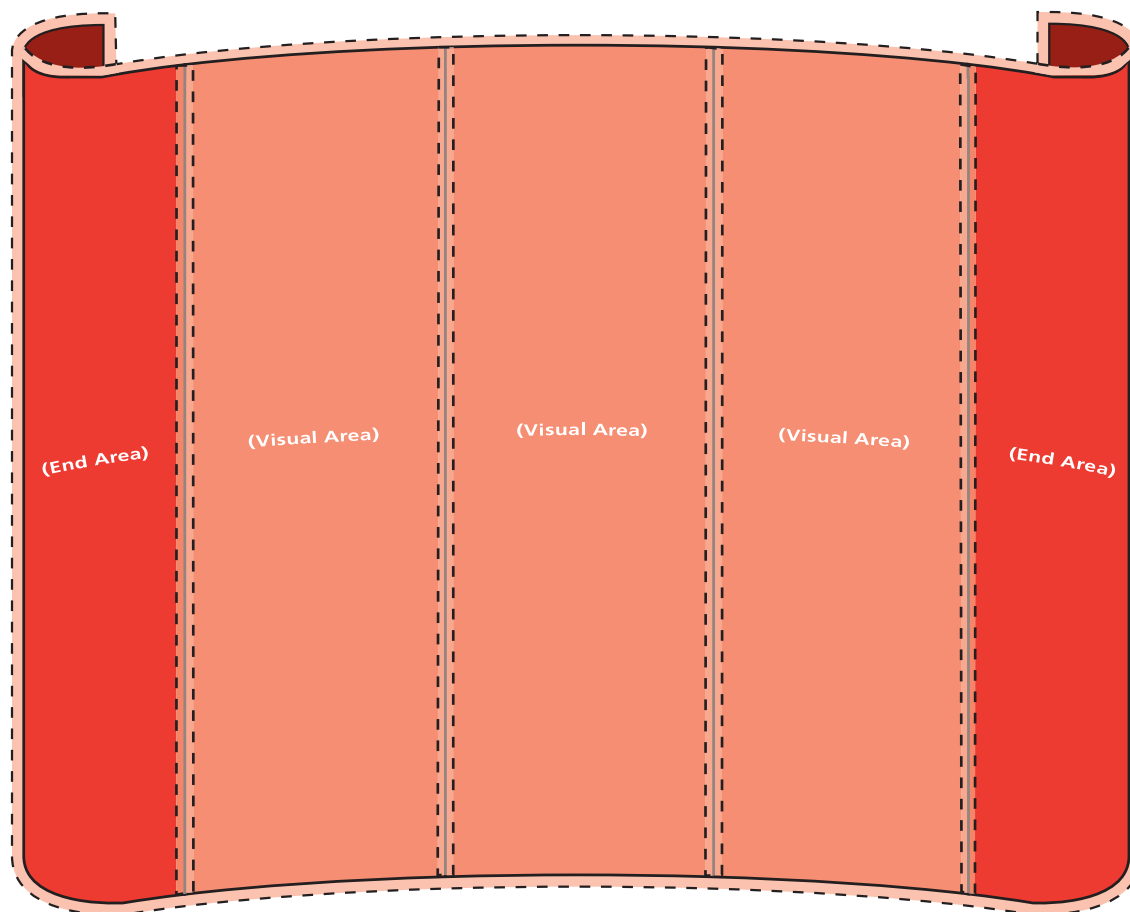

3x3 Evolution Quick (Midi) Curved Pop-up

Measurements

End Panel Visual Area = Width:673mm
Height:1850mm

Main Panel Visual Area = Width:550mm
Height:1850mm

Overall Pop-up Size = Width:3016mm*
Height:1870mm*
*Includes 10mm Bleed on all sides of all panels.

Formats

Mac (OSX) Formats accepted:

QuarkXpress v6 – v7.

Artwork must be supplied at least 1/4 size preferably actual size. Please ensure that colours are set to CMYK (not RGB).

Freehand v10 – FHMx.

Convert fonts to paths where possible.
Please ensure that colours are set to CMYK (not RGB).

Adobe CS2 – CS4.

Convert fonts to outlines where possible.
Please ensure that colours are set to CMYK (not RGB).

Adobe Acrobat pdf's.

Please ensure that image is set to CMYK (not RGB) and resolution is 100dpi at final output size including 10mm bleed and crop marks.

Fonts & Images

Mac (OSX) Formats accepted:

Fonts: Please ensure all fonts required are included with job (including fonts on .eps files).

Images: Please supply images as .tif, .eps or .jpg files.

42 Station Road, Stanley DH9 0JL

t: 01207 236909

f: 01207 284636

e: sales@spotondisplays.com