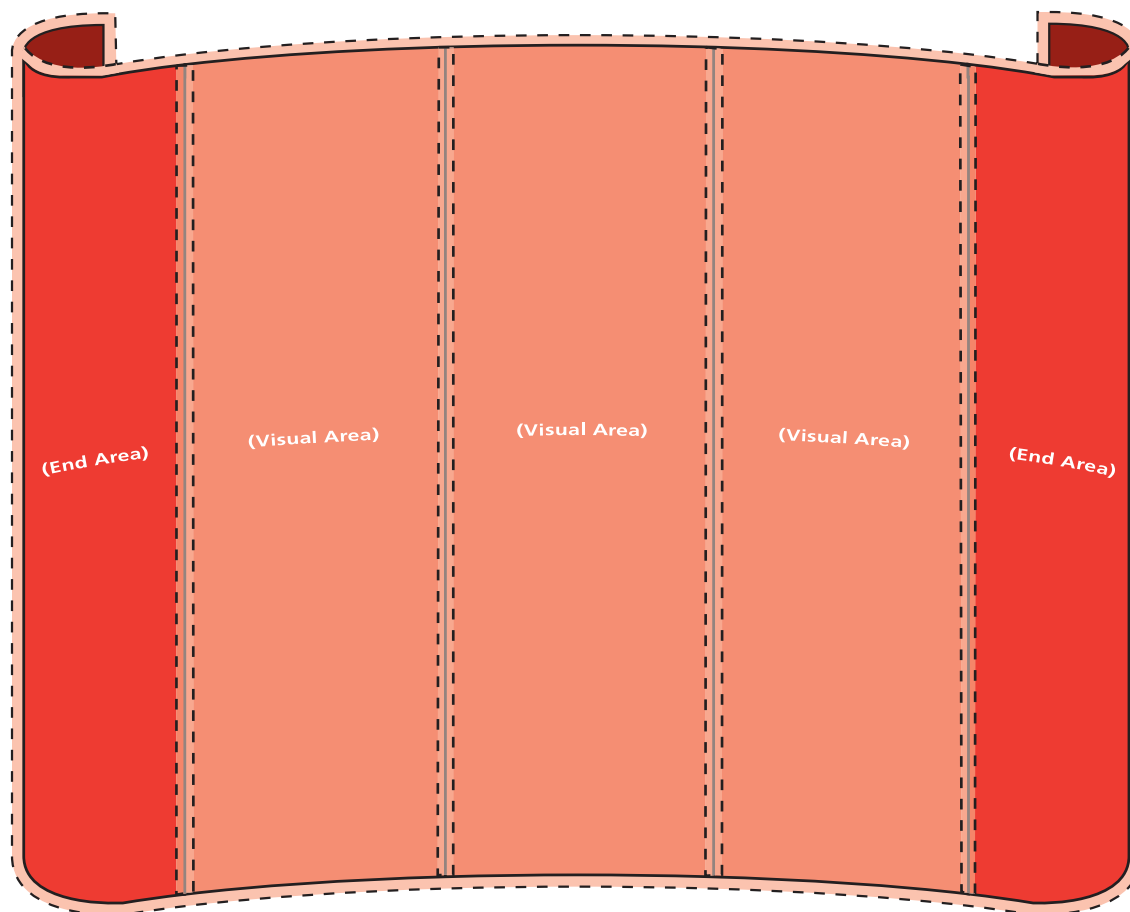

3x3 Eclipse (Mini) Curved Pop-up

Measurements

End Panel Visual Area = Width:400mm
Height:1930mm

Main Panel Visual Area = Width:624mm
Height:1930mm

Overall Pop-up Size = Width:2692mm*
Height:1950mm*

*Includes 10mm Bleed on all sides of all panels.

Formats

Mac (OSX) Formats accepted:

QuarkXpress v6 – v7.

Artwork must be supplied at least 1/4 size preferably actual size. Please ensure that colours are set to CMYK (not RGB).

Freehand v10 – FHMx.

Convert fonts to paths where possible.
Please ensure that colours are set to CMYK (not RGB).

Adobe CS2 – CS4.

Convert fonts to outlines where possible.
Please ensure that colours are set to CMYK (not RGB).

Adobe Acrobat pdf's.

Please ensure that image is set to CMYK (not RGB) and resolution is 100dpi at final output size including 10mm bleed and crop marks.

Fonts & Images

Mac (OSX) Formats accepted:

Fonts: Please ensure all fonts required are included with job (including fonts on .eps files).

Images: Please supply images as .tif, .eps or .jpg files.

42 Station Road, Stanley DH9 0JL

t: 01207 236909

f: 01207 284636

e: sales@spotondisplays.com