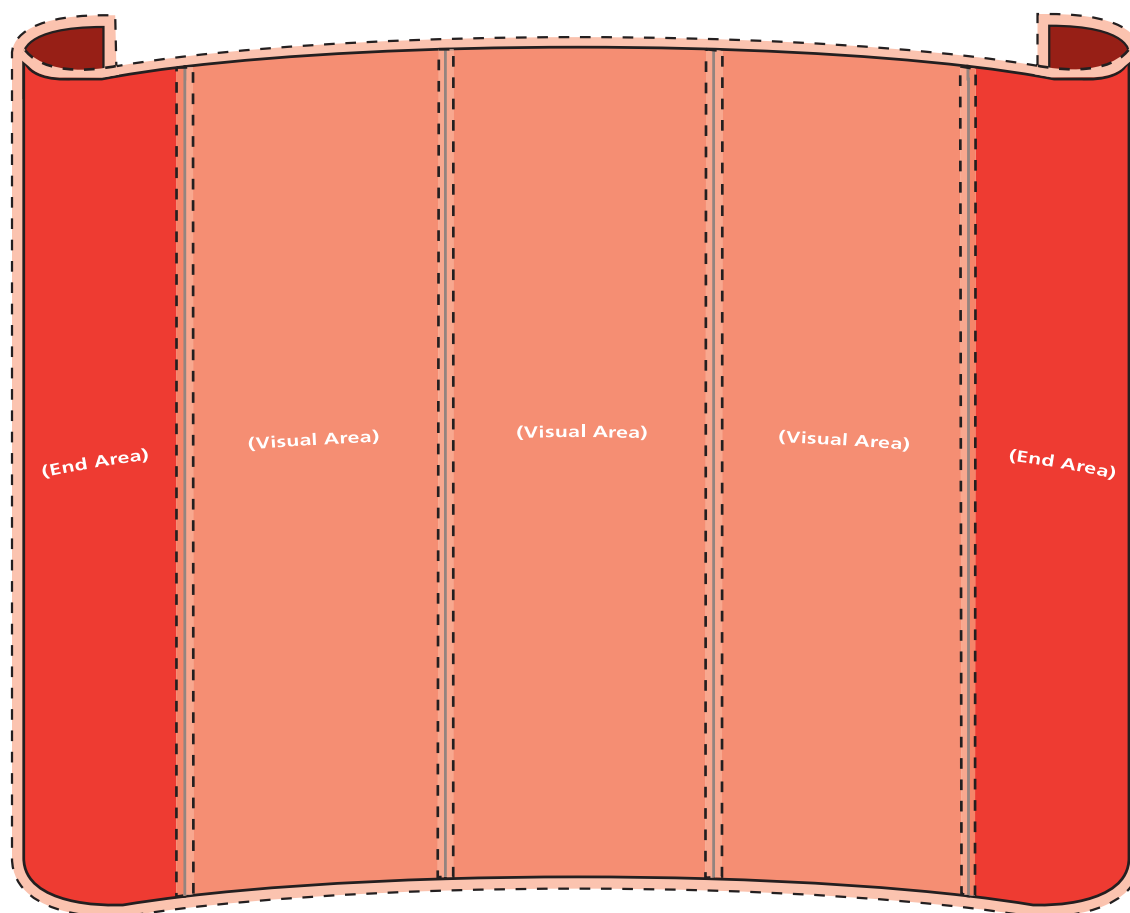

3x3 Eclipse (Maxi) Curved Pop-up

Measurements

End Panel Visual Area = Width:400mm
Height:2305mm

Main Panel Visual Area = Width:743mm
Height:2305mm

Overall Pop-up Size = Width:3049mm*
Height:2325mm*

*Includes 10mm Bleed on all sides of all panels.

Formats

Mac (OSX) Formats accepted:

QuarkXpress v6 – v7.

Artwork must be supplied at least 1/4 size preferably actual size. Please ensure that colours are set to CMYK (not RGB).

Freehand v10 – FHMx.

Convert fonts to paths where possible.
Please ensure that colours are set to CMYK (not RGB).

Adobe CS2 – CS4.

Convert fonts to outlines where possible.
Please ensure that colours are set to CMYK (not RGB).

Adobe Acrobat pdf's.

Please ensure that image is set to CMYK (not RGB) and resolution is 100dpi at final output size including 10mm bleed and crop marks.

Fonts & Images

Mac (OSX) Formats accepted:

Fonts: Please ensure all fonts required are included with job (including fonts on .eps files).

Images: Please supply images as .tif, .eps or .jpg files.

42 Station Road, Stanley DH9 0JL

t: 01207 236909

f: 01207 284636

e: sales@spotondisplays.com